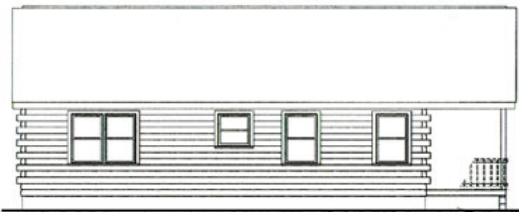

The Hideaway

The Original Log Cabin Homes Ltd. P.O. Drawer 1457, Rocky Mount, NC 27804 1-800-562-2246 1-252-454-1550 Fax
info@logcabinhomes.com

Hideaway

Approx. 800 Sq.Ft. (244 Sq.M)
40' x 20' (12.2m x 6.1m)
Porch 220 Sq.Ft. (20.44 Sq.M)

All our designs can be modified to match your
needs and dreams.

Artist renderings. Actual plans may vary

FRONT ELEVATION

LEFT ELEVATION

RIGHT ELEVATION

REAR ELEVATION

The Hideaway

The Original Log Cabin Homes Ltd. P.O. Drawer 1457, Rocky Mount, NC 27804 1-800-562-2246 1-252-454-1550 Fax
info@logcabinhomes.com